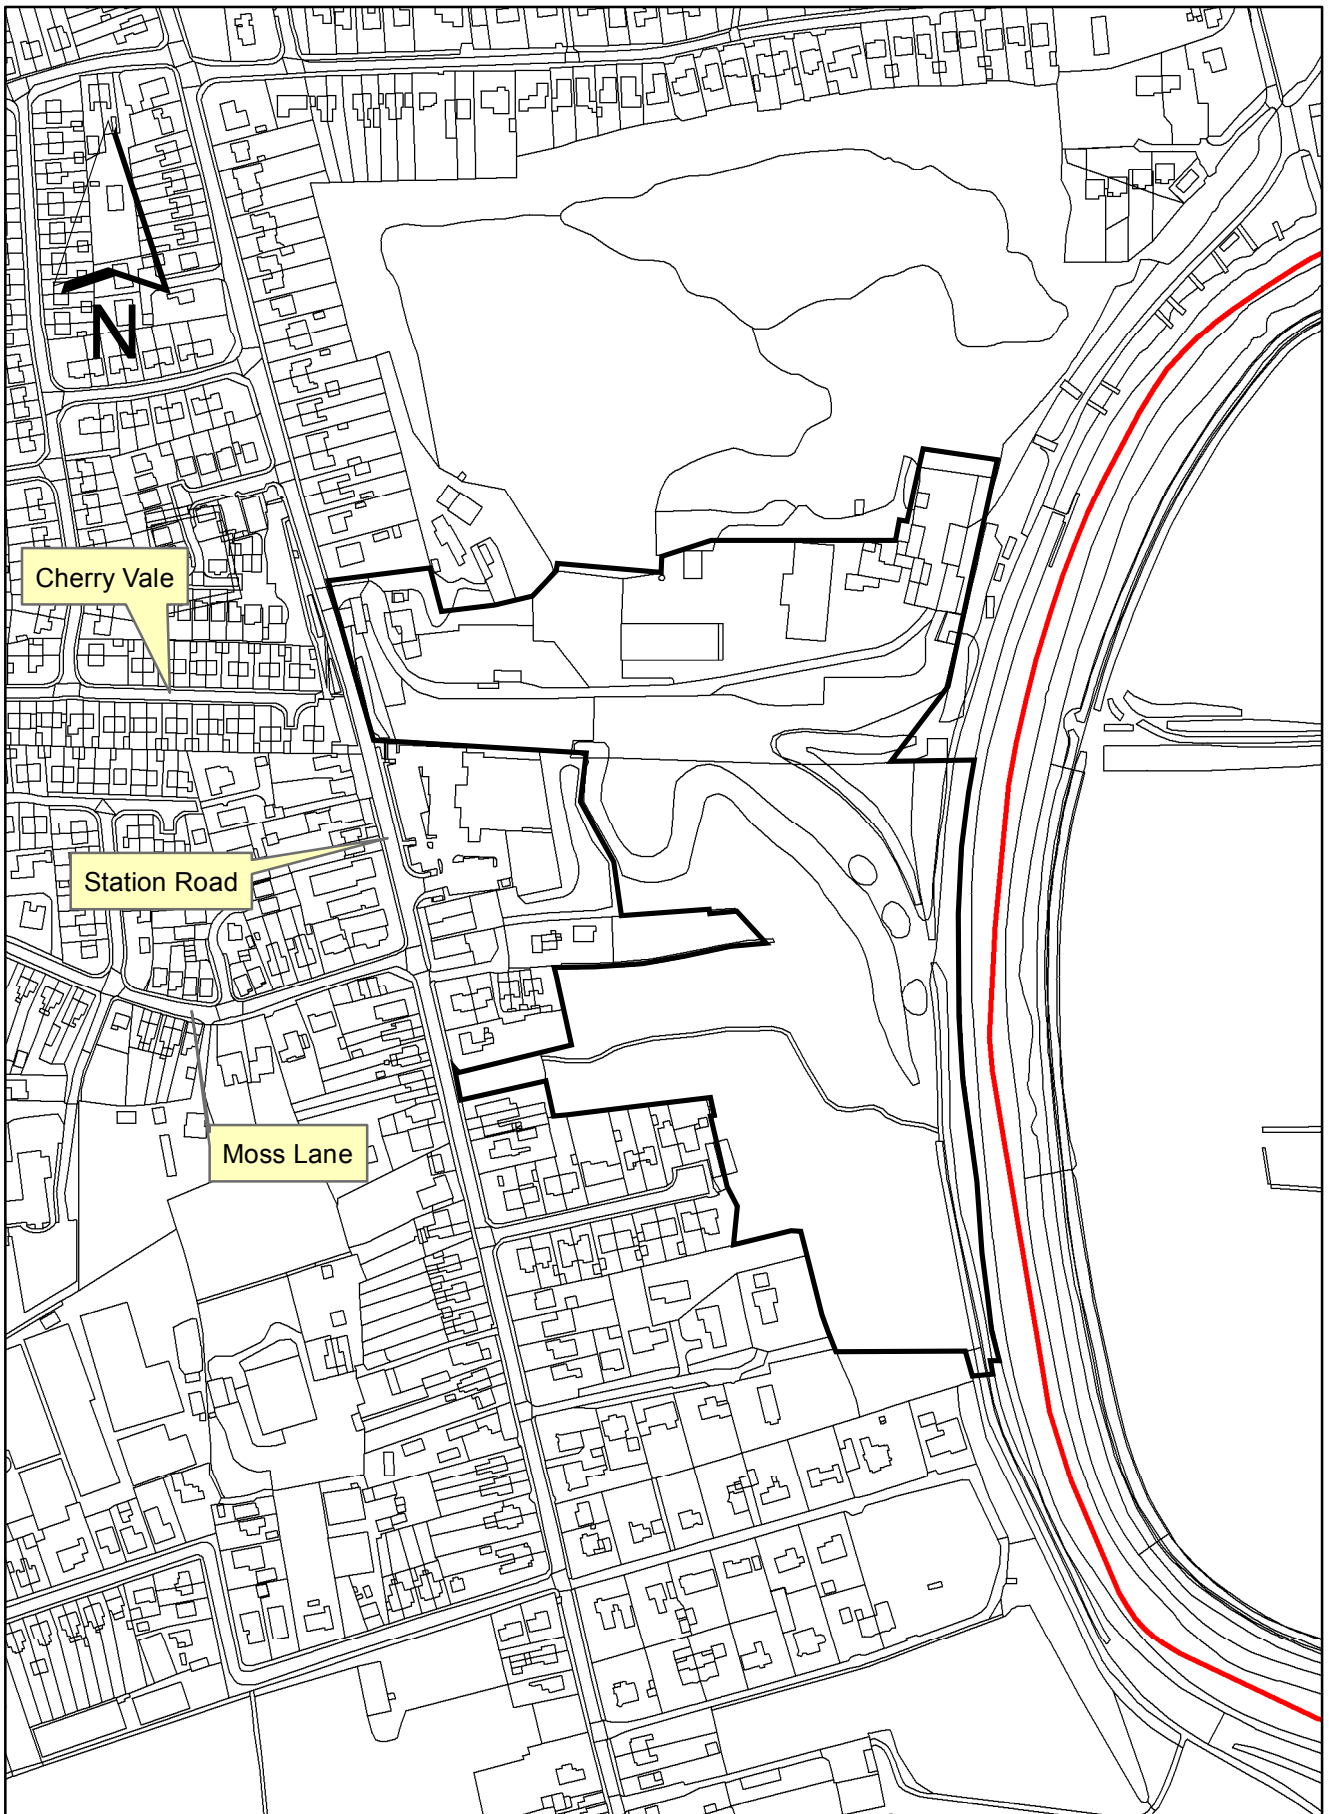

## **PLANNING COMMITTEE**

**8<sup>th</sup> December 2016**

**(Agenda Item 7)**

**PLANNING APPLICATION ITEMS**

**LOCATION PLANS**

10 Churchfields, Scarisbrick L40 9SE

Henry Alty Ltd, Station Road, Hesketh Bank, Preston PR4 6SP

Former Silver Birch Hotel, Flordon, Birch Green, Skelmersdale  
WN8 6PB

Land to the East of Whalleys Road, Skelmersdale WN8 6PR