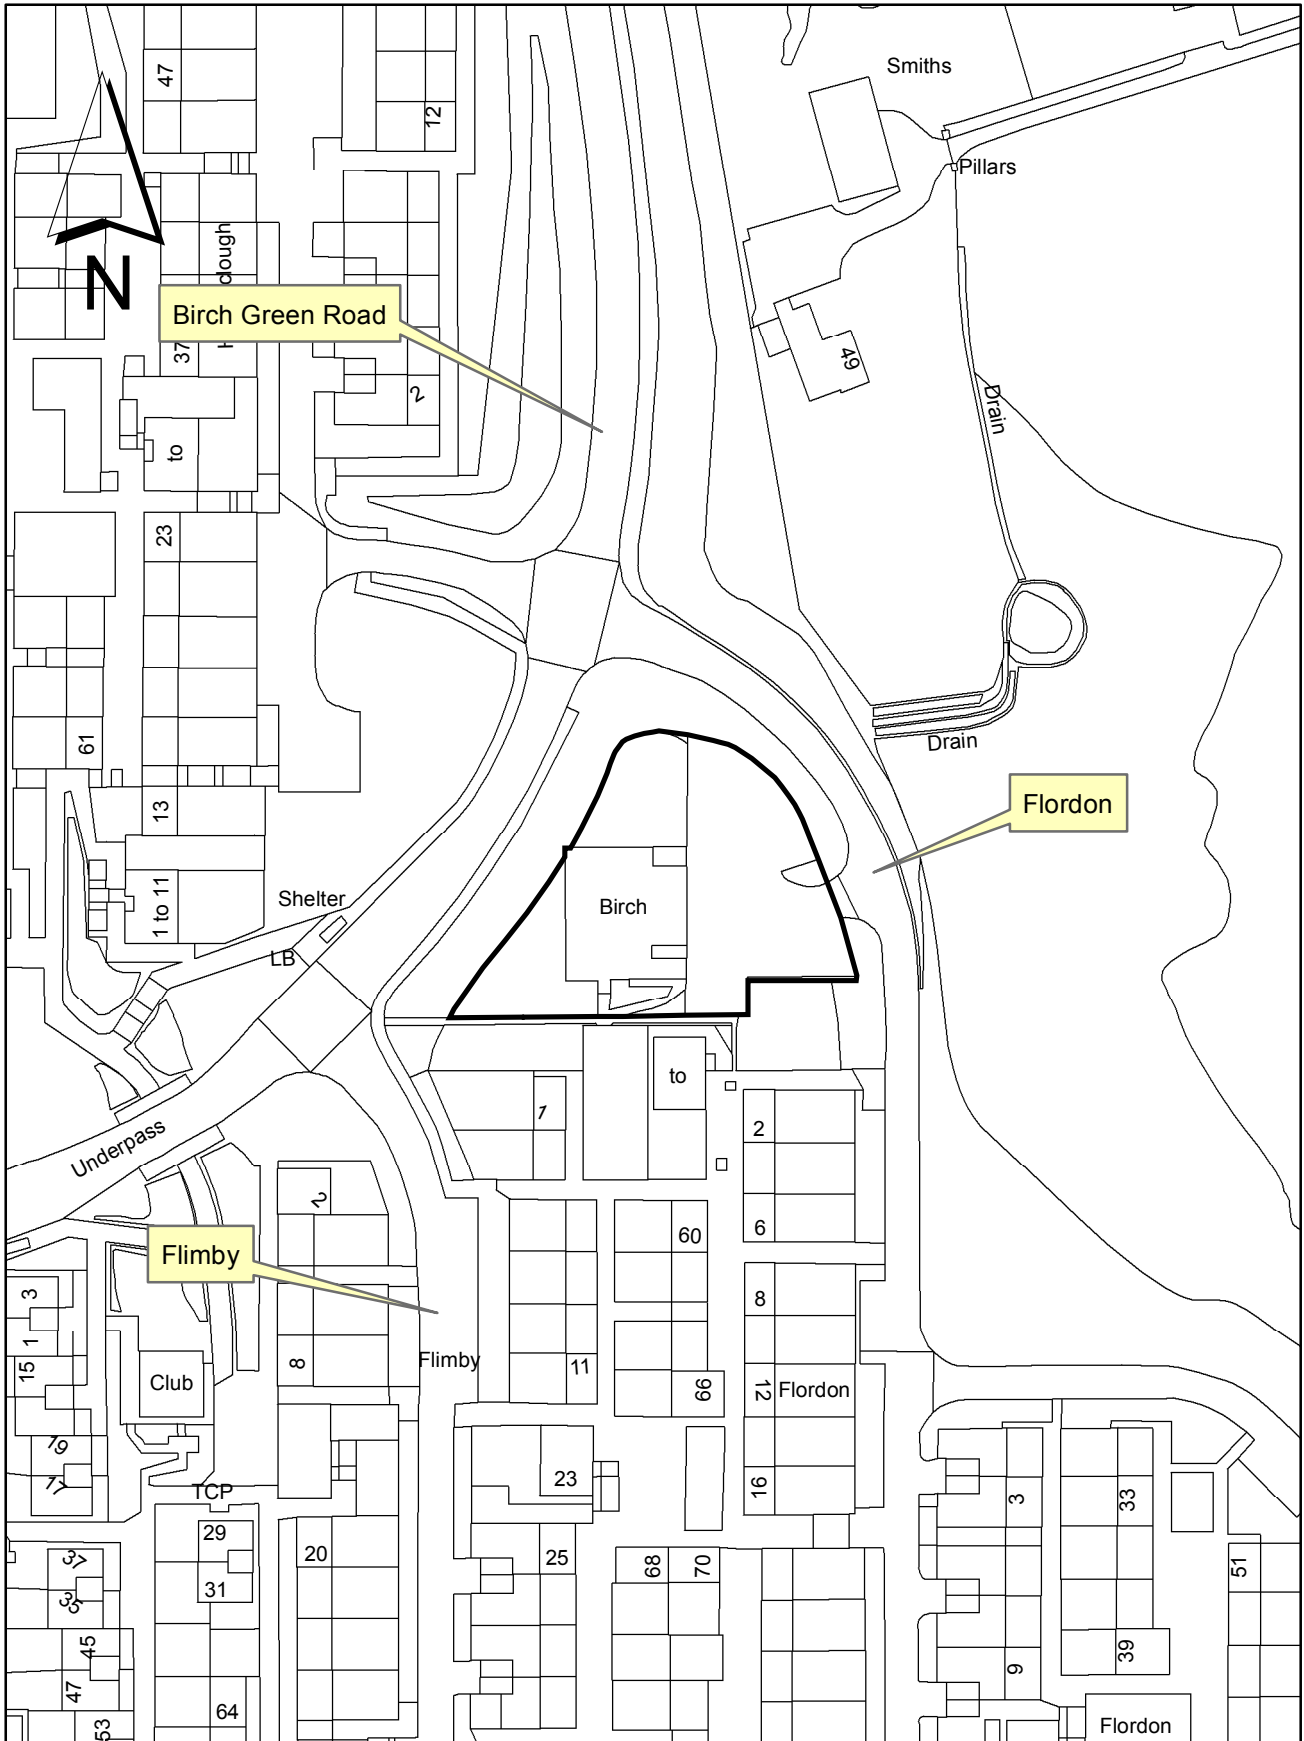

## **PLANNING COMMITTEE**

**8<sup>th</sup> December 2016**

**(Agenda Item 7)**

**PLANNING APPLICATION ITEMS**

**LOCATION PLANS**

10 Churchfields, Scarisbrick L40 9SE

Henry Alty Ltd, Station Road, Hesketh Bank, Preston PR4 6SP

Former Silver Birch Hotel, Flordon, Birch Green, Skelmersdale  
WN8 6PB

Land to the East of Whalleys Road, Skelmersdale WN8 6PR