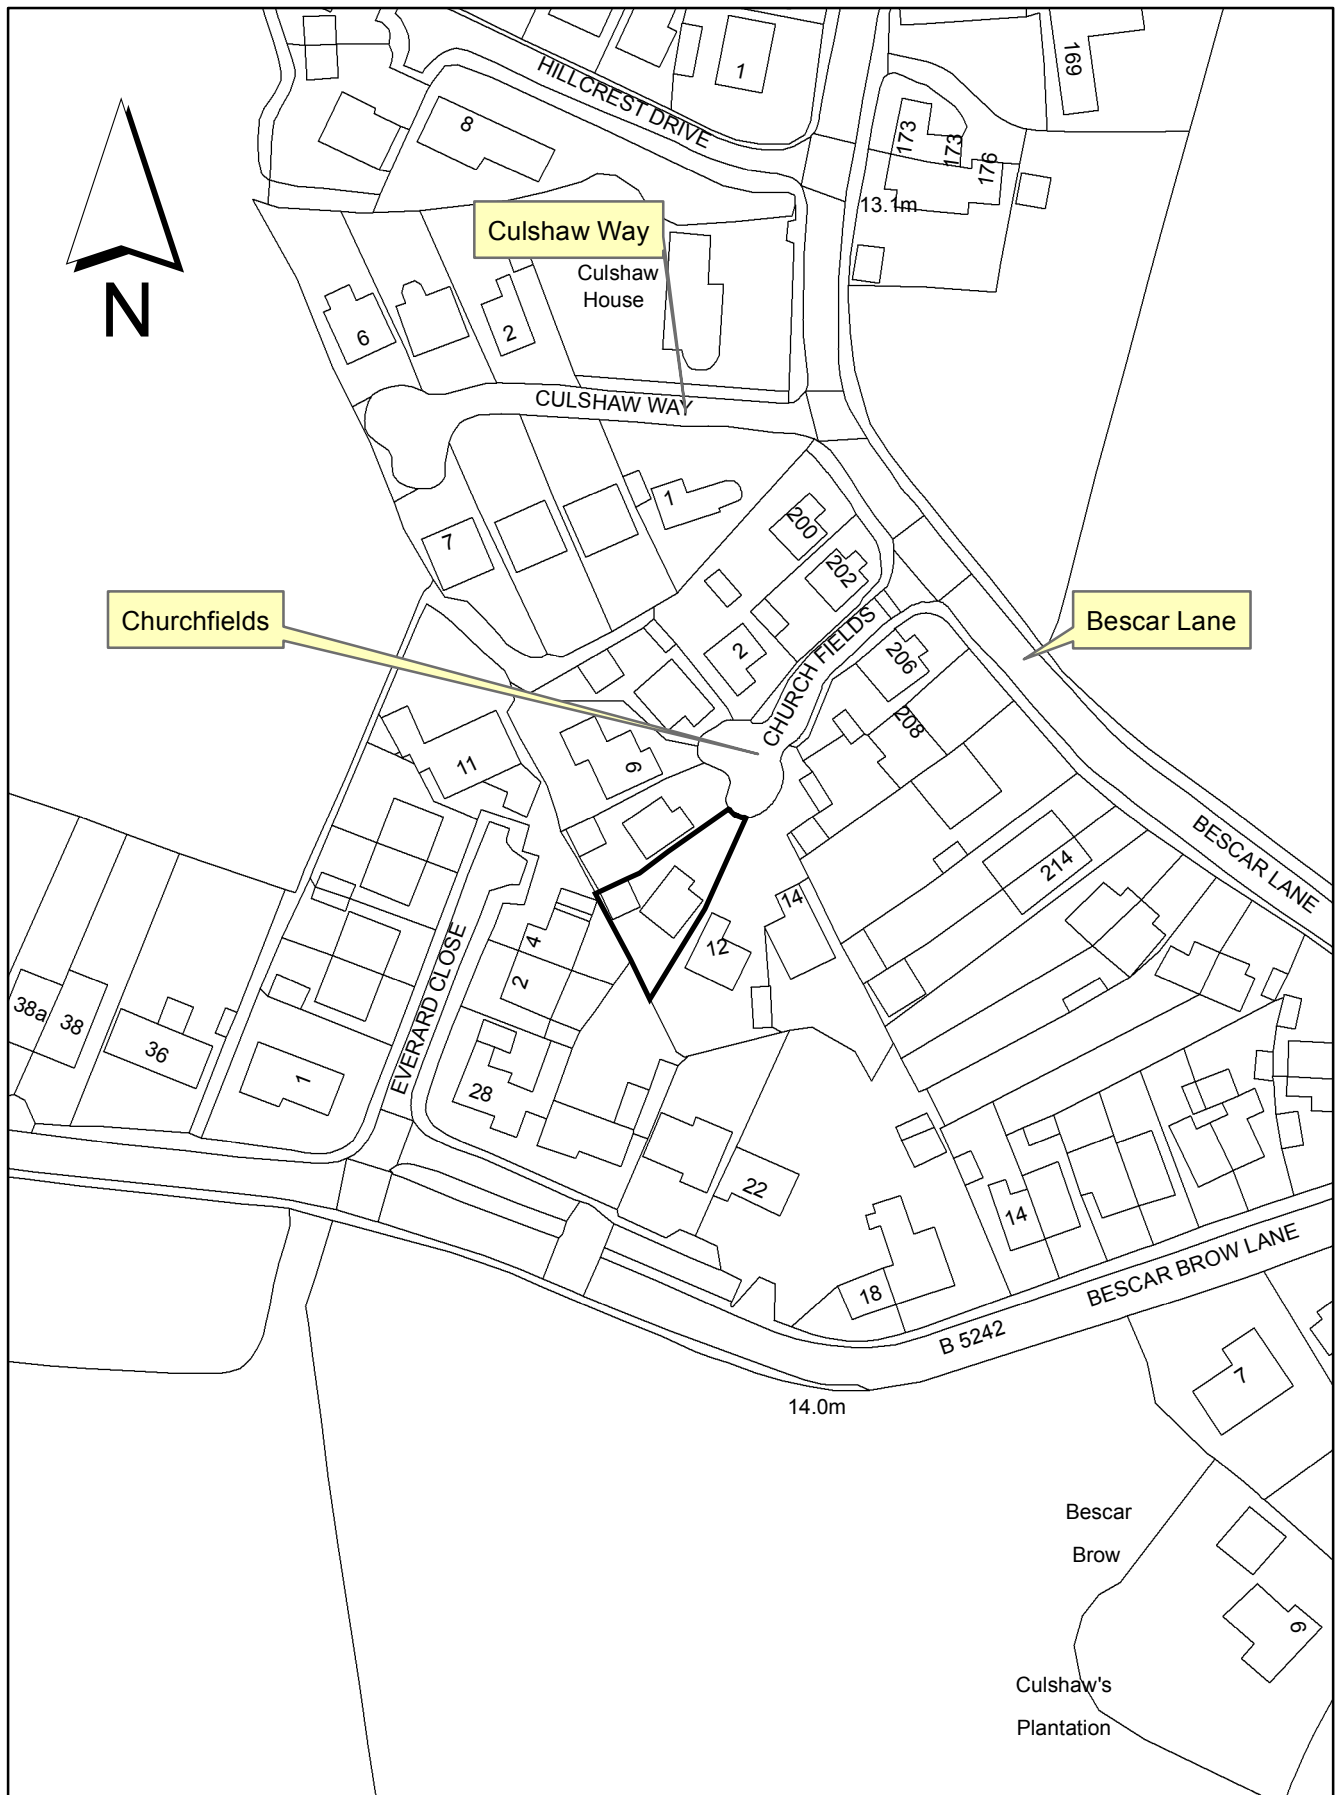

## **PLANNING COMMITTEE**

**8<sup>th</sup> December 2016**

**(Agenda Item 7)**

**PLANNING APPLICATION ITEMS**

**LOCATION PLANS**

10 Churchfields, Scarisbrick L40 9SE

Henry Alty Ltd, Station Road, Hesketh Bank, Preston PR4 6SP

Former Silver Birch Hotel, Flordon, Birch Green, Skelmersdale  
WN8 6PB

Land to the East of Whalleys Road, Skelmersdale WN8 6PR